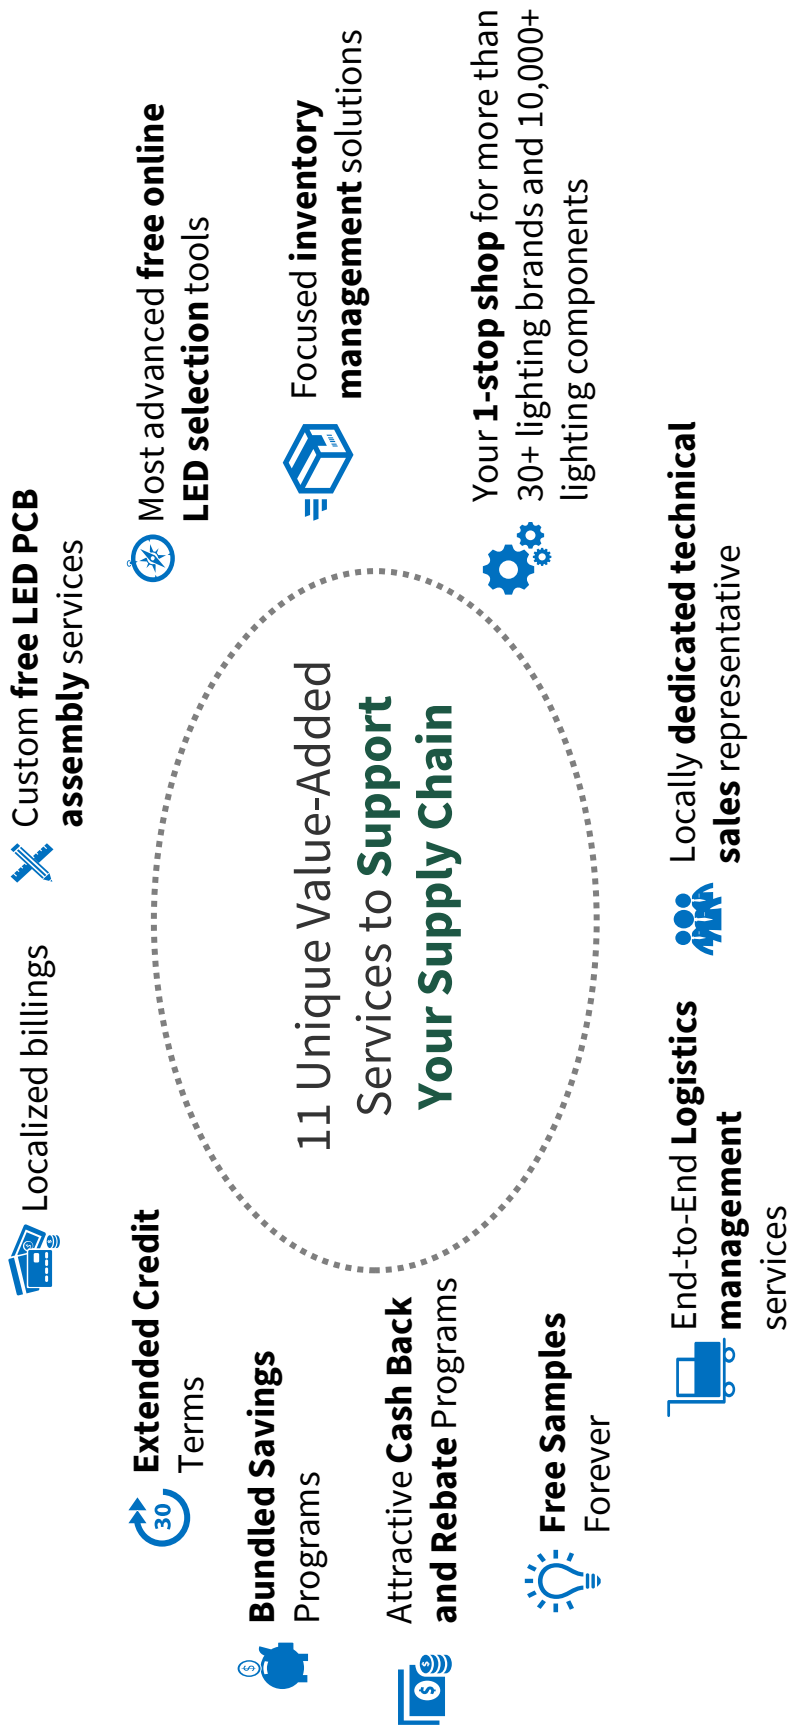

Supreme Components International
Our Speed. You First.

OUR LIGHTING SERVICES

Corporate Headquarters

62 Jalan Eunus Singapore 419508
Tel: +65 6848 1178 Fax: +65 6848 1176
Email: sales@supremecomponents.com

www.supremecomponents.com