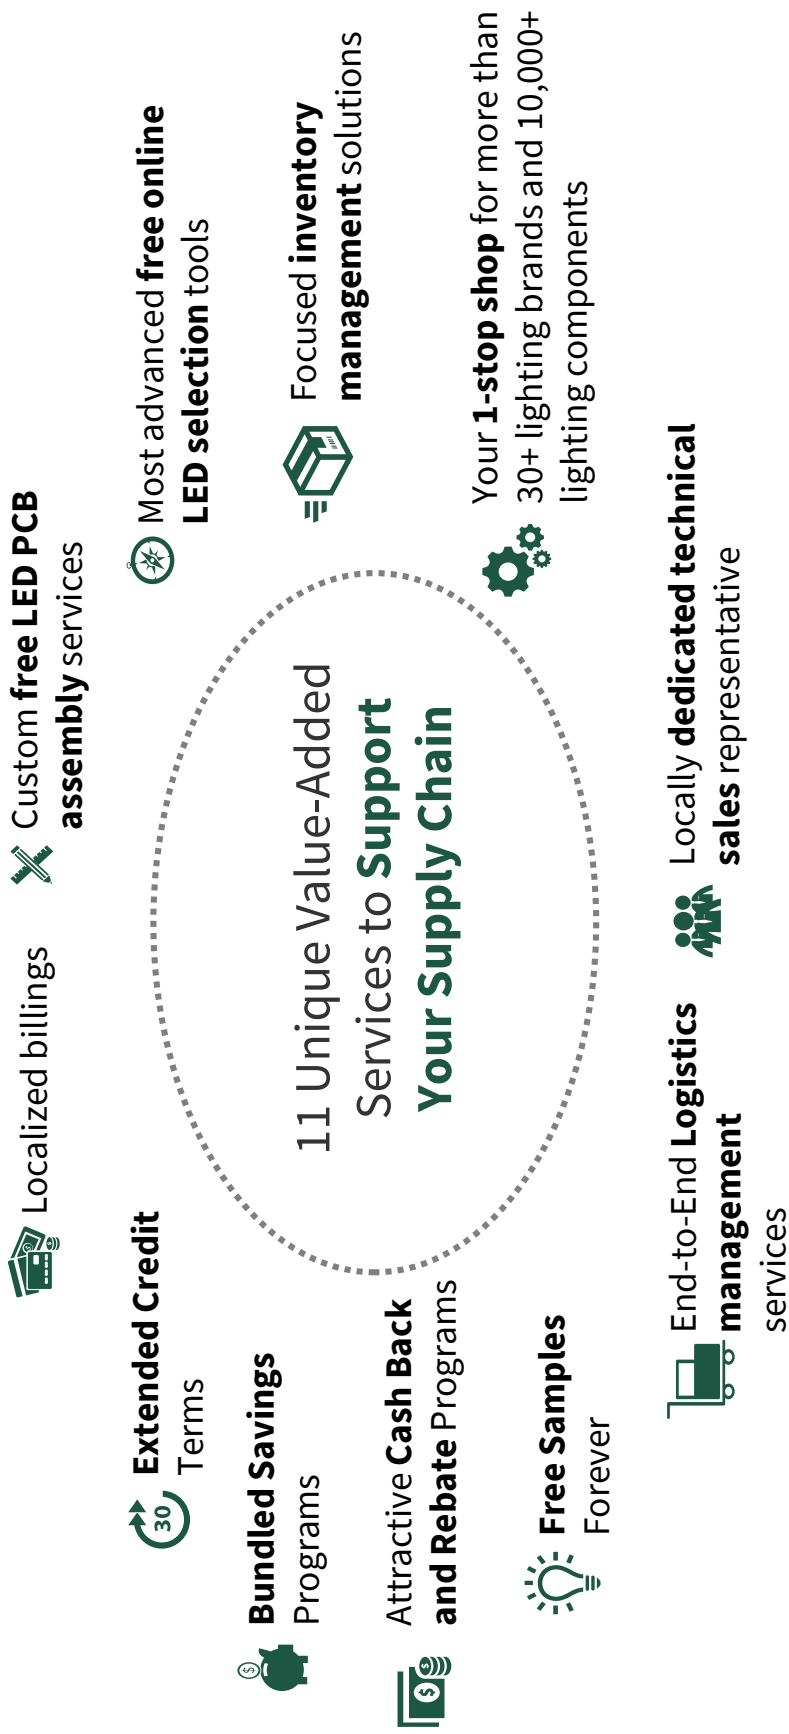

Supreme Components International
Our Speed. You First.

OUR LIGHTING SERVICES

Corporate Headquarter

62 Jalan Eunos Singapore 419591
Tel: +65 6848 1178 Fax: +65 6848 1176
Email: sales@supremecomponents.com

<http://www.supremecomponents.com>